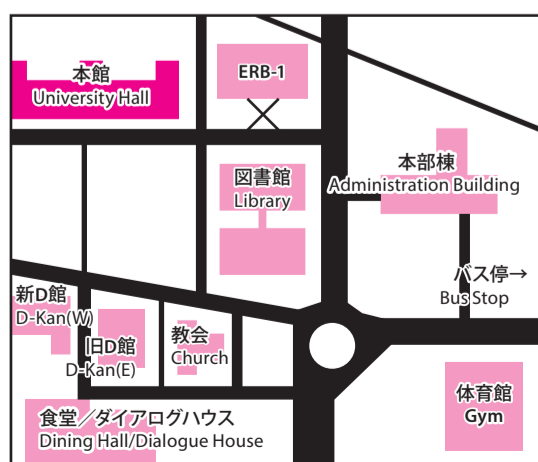

Daniela KATO Associate Professor, Hiroshima Jogakuin University

"By the side of the beast": Animal Iconography and Iconoclasm in the Work of Paula Rego

16:00-18:00 Round Table

Moderator: Natsumi IKOMA

Mysterious existences wander about the world of fairy tales. This symposium analyzes these motifs in literature and art, through the perspectives of gender and sexuality.

## Access 会場へのアクセス